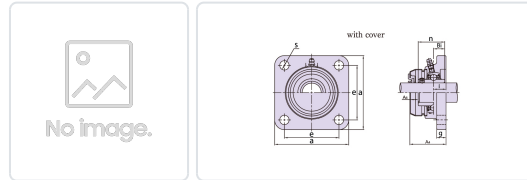

MUCF...VE,Y

MUCF205VE,Y

Code	SKU Name (TH)	SKU Name (EN)	Series
MUCF205VE,Y	-	-	-
Serial Number	Weight	Height	Bolt Size
-	-	-	M10
Open	Close	Rubber Lid	Iron Lid
-	-	-	-
Ring Box	Lock Ring	Wing	Tapered
-	-	-	-

Dimensions

d	25	mm
a	95	mm
l	27	mm
e	70	mm
s	12	mm
g	12	mm
i	16	mm
Z	35.8	mm
Bi	34.1	mm
n	14.3	mm
A4	47	mm
A6	9	mm

Calculation Data

Basic Dynamic Load Rating	C	- kgf
	Radial	- kgf
	Axial	- kgf

Basic Static Load Rating	C ₀	- kgf
	Radial	- kgf
	Axial	- kgf
Fatigue Load Limit	P _u	- kgf
Limiting Speed	Grease	- r/min
	Oil Lubricate	- r/min